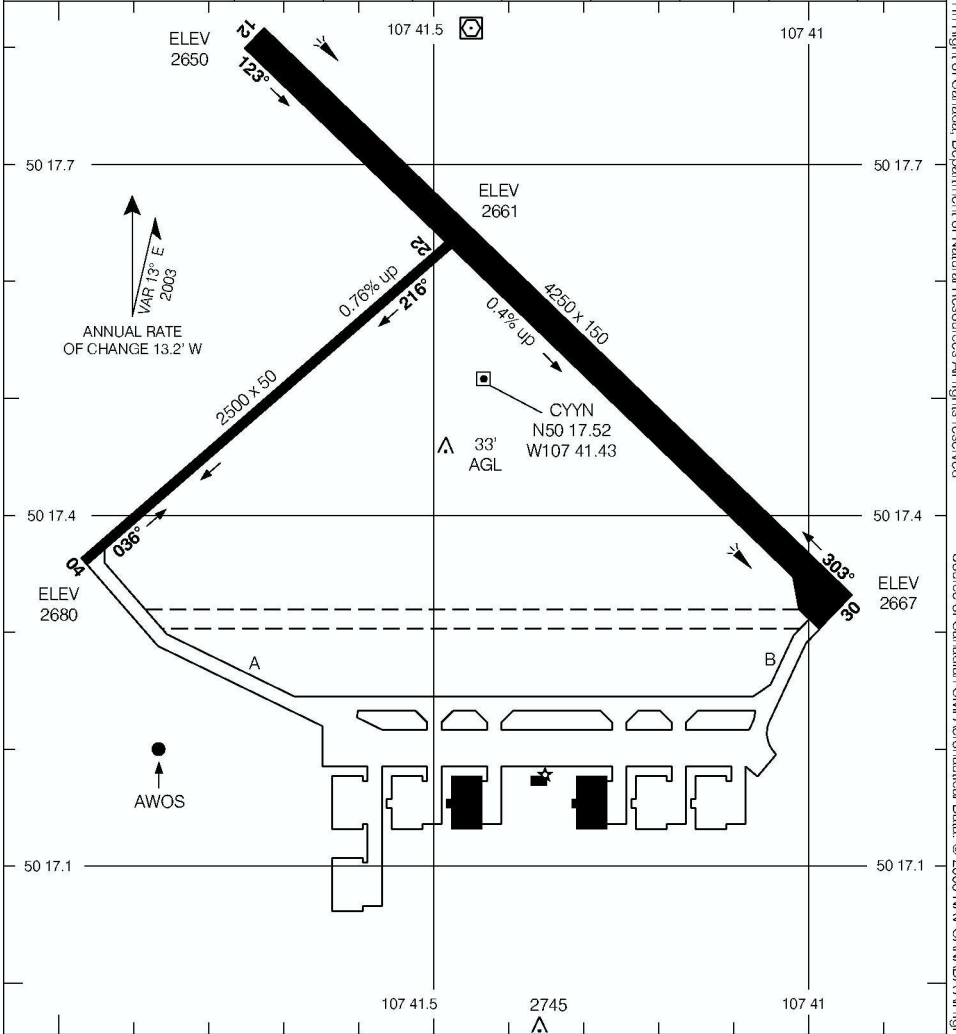

# AERODROME CHART

SWIFT CURRENT  
SWIFT CURRENT SK

<b>AWOS</b> 124.7	<b>TFC</b> 122.3 (MF 5 NM)	<b>DEP</b> <b>WINNIPEG CENTRE</b> 132.8 232.3	
----------------------	----------------------------------	---	--

DECLARED DISTANCES	04	22	12	30				
	TORA	2500	2500	4250	4250			
TODA	2500	2500	4250	4250				
ASDA	2500	2500	4250	4250				
LDA	2500	2500	4250	4250				

TAKE-OFF MINIMA	SCALE IN FEET
Rwys 12, 30: ½ Rwys 04, 22: NOT ASSESSED	1000 0 1000