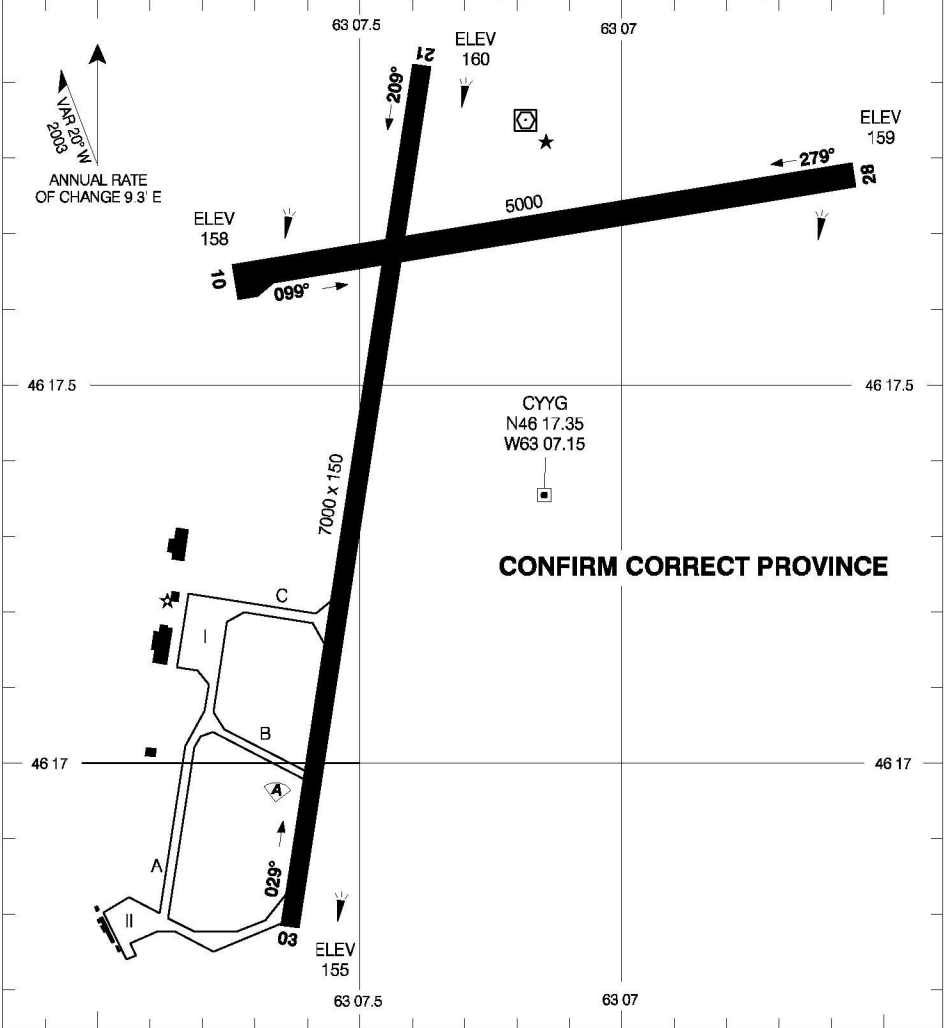

AERODROME CHART

CHARLOTTETOWN
CHARLOTTETOWN PE

RADIO
118.0 (MF 5 NM)
236.6

DEP
MONCTON CENTRE
135.65 384.8

DECLARED DISTANCES

	03	21	10	28				
TORA	7000	7000	5000	5000				
TODA	7767	7663	6000	6000				
ASDA	7000	7000	5000	5000				
LDA	7000	7000	5000	5000				

TAKE-OFF MINIMA

All Rtwys: ½

Source of Canadian Civil Aeronautical Data: © 2007 NAV CANADA All rights reserved

AERODROME CHART

EFF 5 JUL 07

CHANGE: Geographical centre changed

CHARLOTTETOWN PE
CHARLOTTETOWN