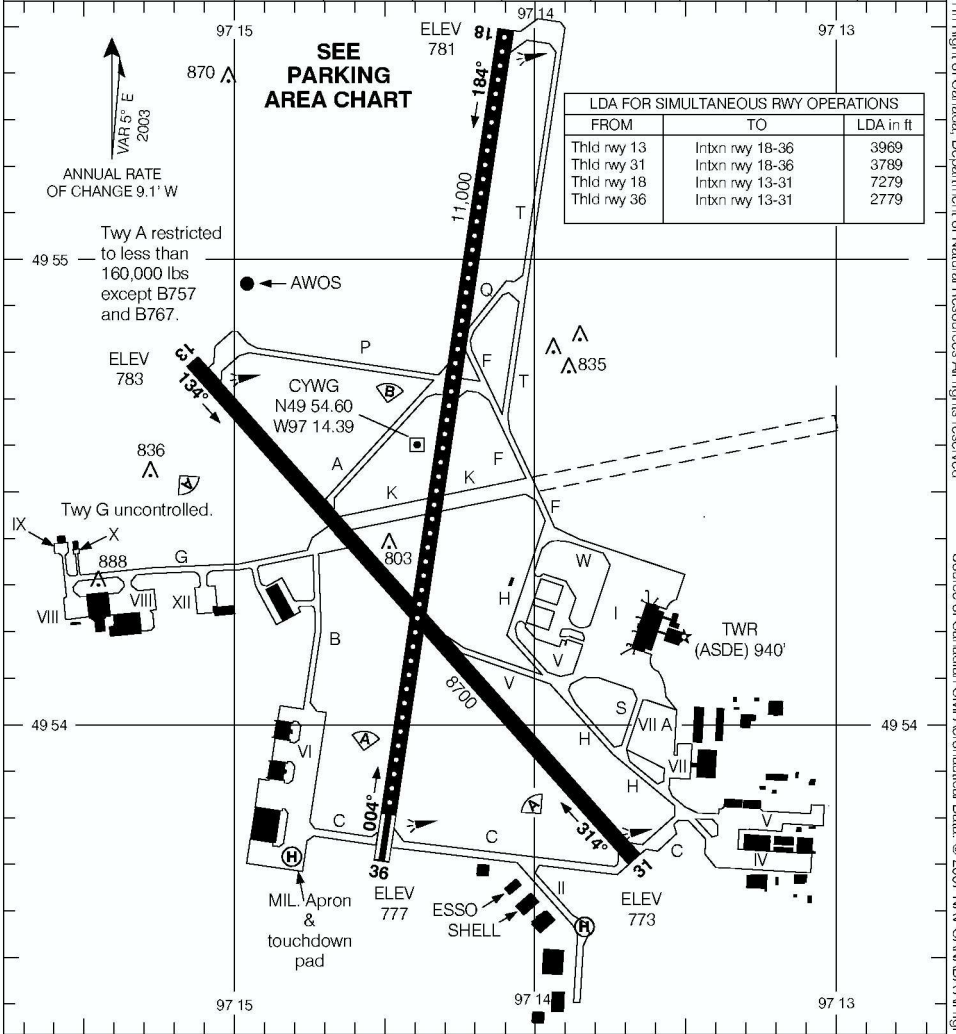

AERODROME CHART

WINNIPEG / JAMES ARMSTRONG RICHARDSON INTL
WINNIPEG MB

VOT 114.8	ATIS 114.8 291.4 120.2	CLNC DEL 121.3 283.5	GND 121.9 275.8	TWR 118.3 236.6	DEP 119.9 366.5
---------------------	-------------------------------------	-----------------------------------	------------------------------	------------------------------	------------------------------

DECLARED DISTANCES	13	31	18	36
TORA	8700	8700	11,000	11,000
TODA	9700	9700	12,000	12,000
ASDA	8700	8700	11,000	11,000
LDA	8700	8700	11,000	11,000

© 2007 Her Majesty The Queen In Right of Canada, Department of Natural Resources All rights reserved
Source of Canadian Civil Aeronautical Data: © 2007 NAV CANADA All rights reserved