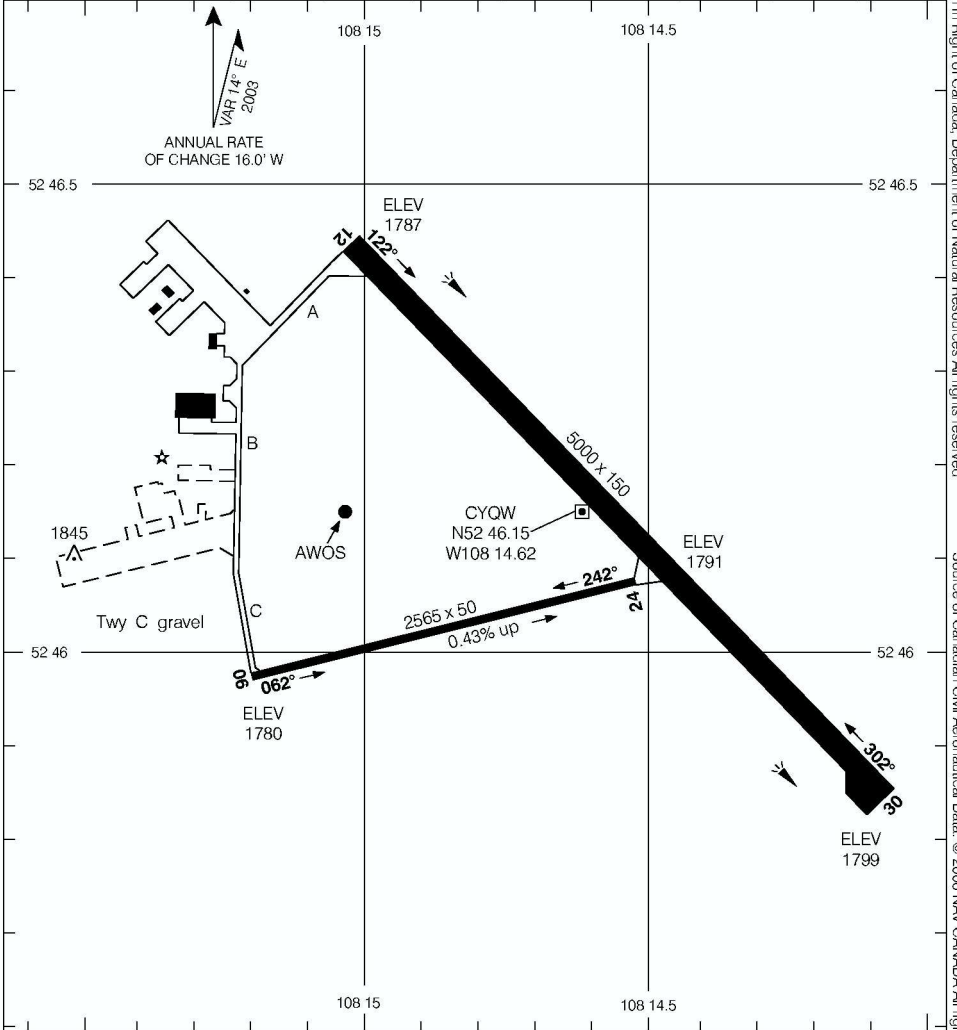

AERODROME CHART

NORTH BATTLEFORD (CAMERON McINTOSH)
NORTH BATTLEFORD SK

TFC
122.1
(MF 5 NM)

DEP
RADIO (RCO) EDMONTON
123.375 295.0

DECLARED DISTANCES

	06	24	12	30				
TORA	_____	_____	5000	5000				
TODA	_____	_____	6000	6000				
ASDA	_____	_____	5000	5000				
LDA	_____	_____	5000	5000				

TAKE-OFF MINIMA

Rwys 12, 30: ½
Rwys 06, 24: NOT ASSESSED

SCALE IN FEET

AERODROME CHART

EFF 3 AUG 06 CHANGE: Editorial

NORTH BATTLEFORD SK
NORTH BATTLEFORD (CAMERON McINTOSH)
NAD83

© 2006 Her Majesty The Queen In Right of Canada, Department of Natural Resources All rights reserved. Source of Canadian Civil Aeronautical Data: © 2006 NAV CANADA All rights reserved.