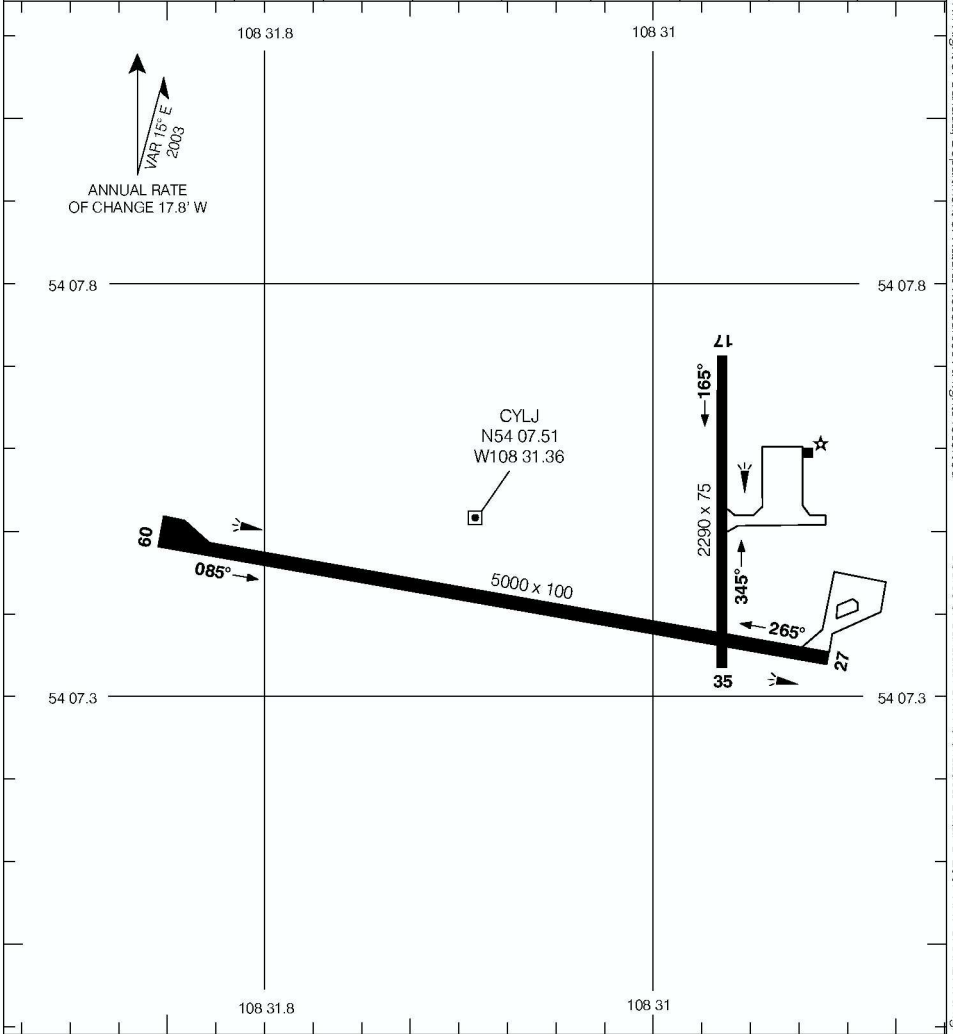

AERODROME CHART

MEADOW LAKE
MEADOW LAKE SK

TFC 122.8 (ATF 5 NM)								DEP COLD LAKE TML 124.5
---	--	--	--	--	--	--	--	--

DECLARED DISTANCES	09	27	17	35				
	TORA	5000	5000	2290	2290			
TODA	6000	6000	2290	2290				
ASDA	5000	5000	2290	2290				
LDA	5000	5000	2290	2290				

TAKE-OFF MINIMA	SCALE IN FEET
Rwys 17; 35: NOT ASSESSED Rwys 09; 27: 1/2	1000 0 1000

© 2007 Her Majesty The Queen In Right of Canada, Department of Natural Resources All rights reserved. Source of Canadian Civil Aeronautical Data: © 2007 NAV CANADA All rights reserved.