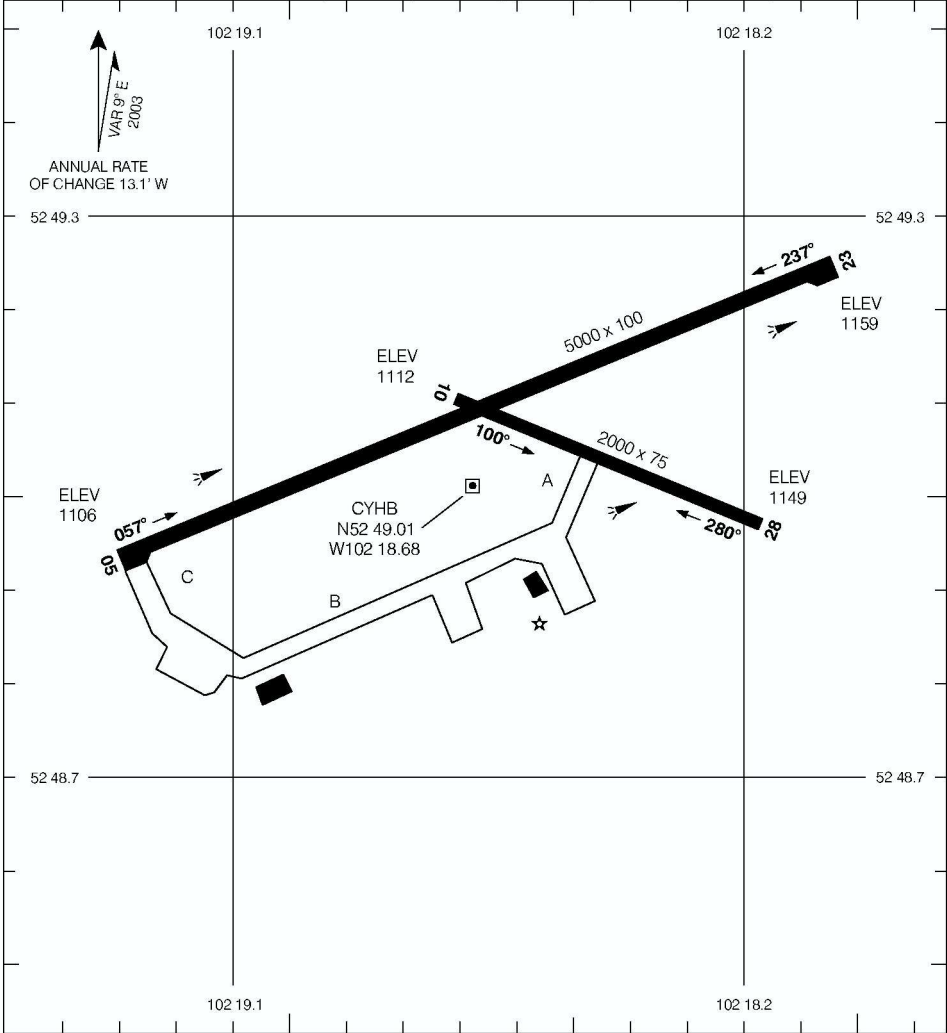

AERODROME CHART

HUDSON BAY
HUDSON BAY SK

TFC
122.8
(ATF 5 NM)

DECLARED DISTANCES

	05	23	10	28				
TORA	5000	5000	2000	2000				
TODA	5000	5000	2000	2000				
ASDA	5000	5000	2000	2000				
LDA	5000	5000	2000	2000				

TAKE-OFF MINIMA

All Rwy's: NOT ASSESSED

SCALE IN FEET

AERODROME CHART

EFF 13 APR 06

CHANGE: Declared distances

HUDSON BAY SK
HUDSON BAY
NAD83

© 2006 Her Majesty The Queen In Right of Canada, Department of Natural Resources All rights reserved