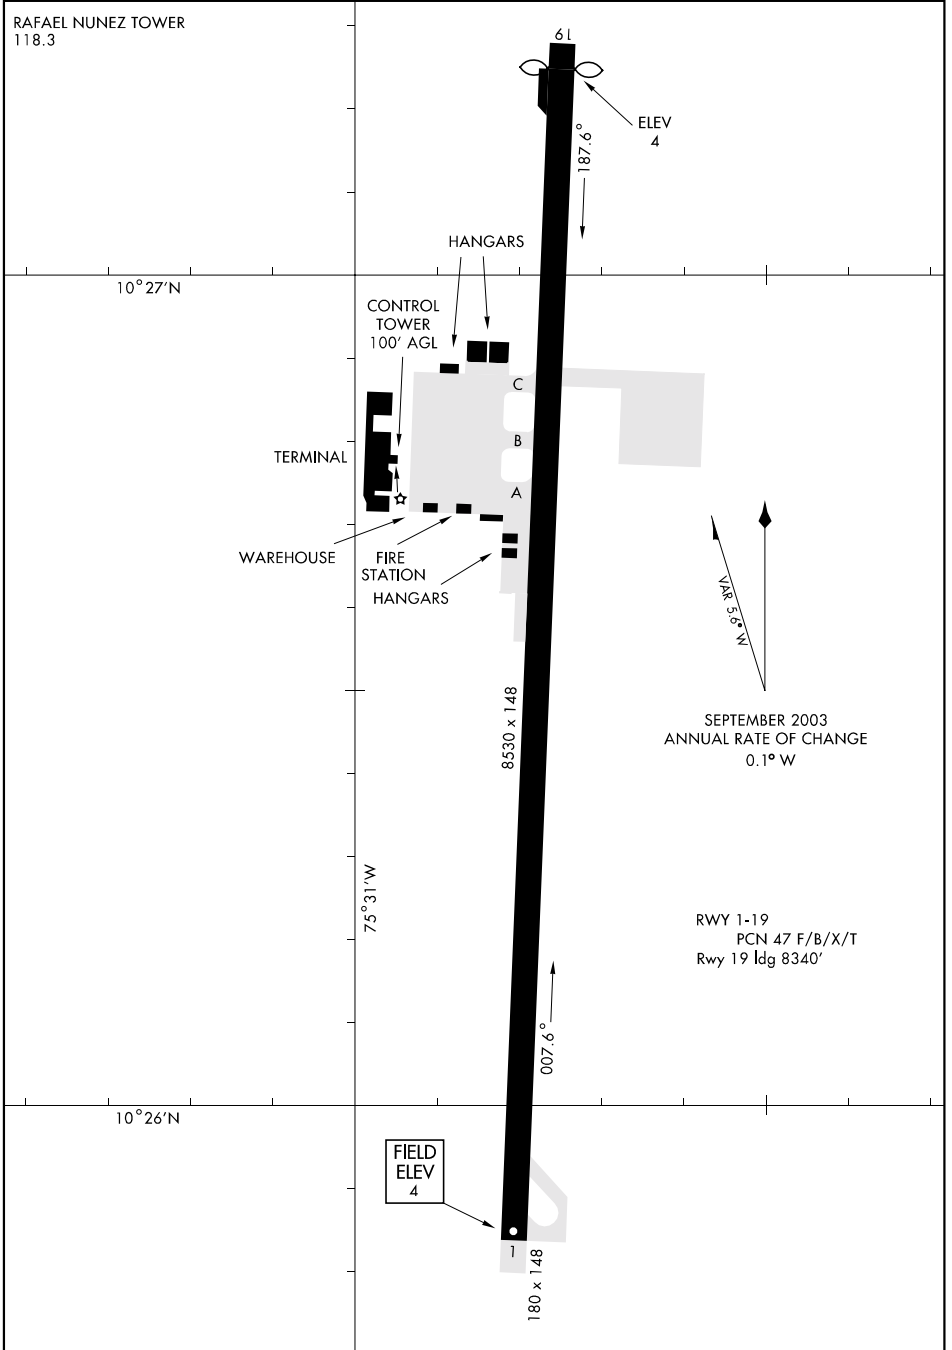

AIRPORT DIAGRAM

AFD-2565 [USAF]

RAFAEL NUNEZ (SKCG)

CARTAGENA, COLUMBIA

AIRPORT DIAGRAM

CARTAGENA, COLUMBIA

RAFAEL NUNEZ (SKCG)

Effective 31 AUG 2006 - 28 SEP 2006