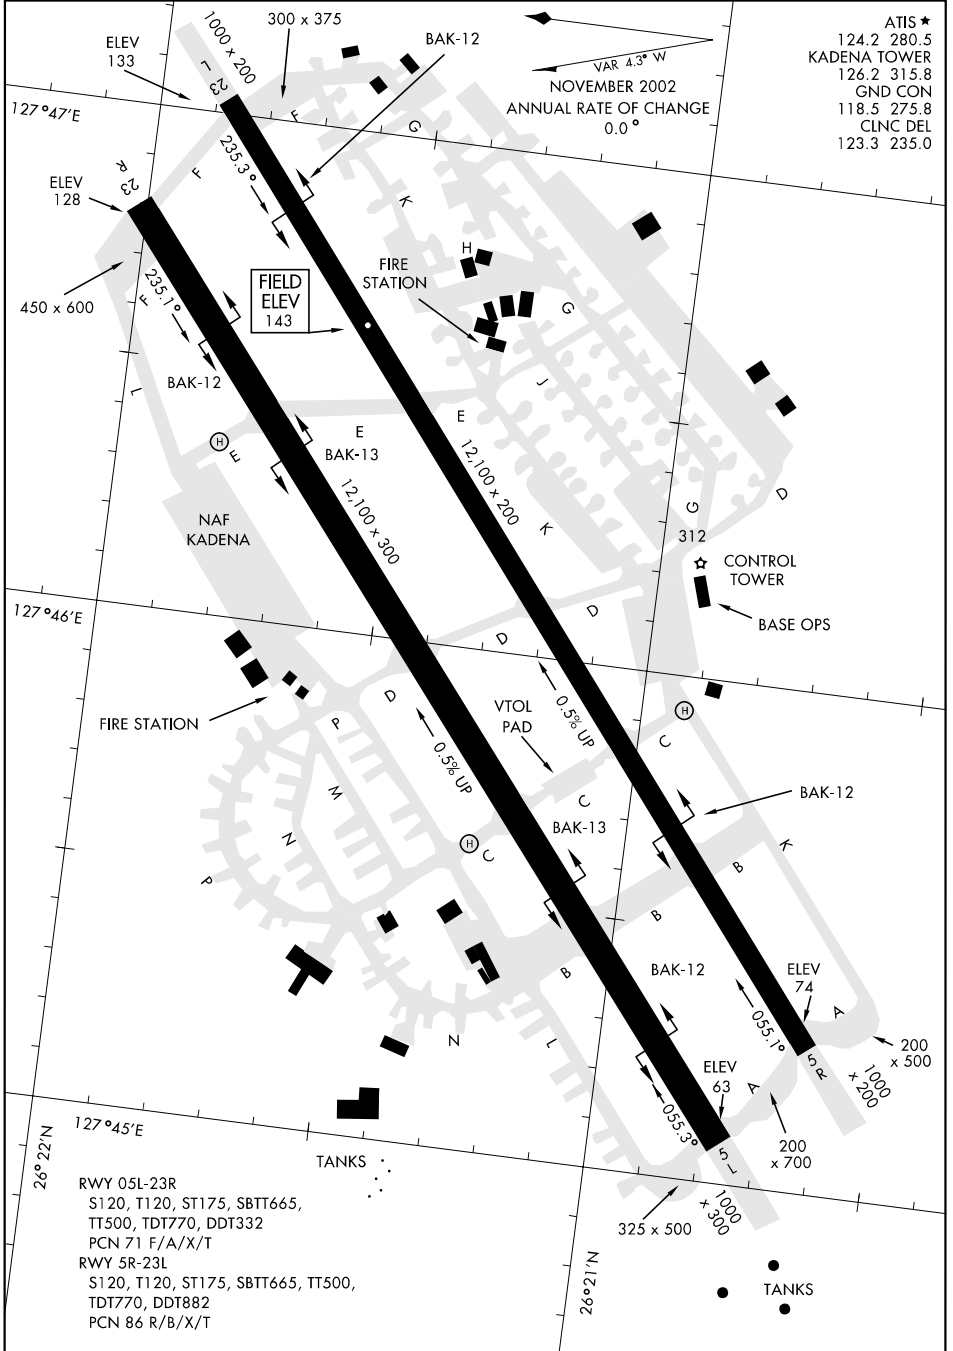

# AIRPORT DIAGRAM

AFD-1457 [USAF]

KADENA AB (RODN)  
OKINAWA CITY, OKINAWA I., JAPAN

ATIS ★  
 124.2 280.5  
 KADENA TOWER  
 126.2 315.8  
 GND CON  
 118.5 275.8  
 CLNC DEL  
 123.3 235.0

# AIRPORT DIAGRAM

OKINAWA CITY, OKINAWA I., JAPAN  
KADENA AB (RODN)

Effective 31 AUG 2006 - 28 SEP 2006