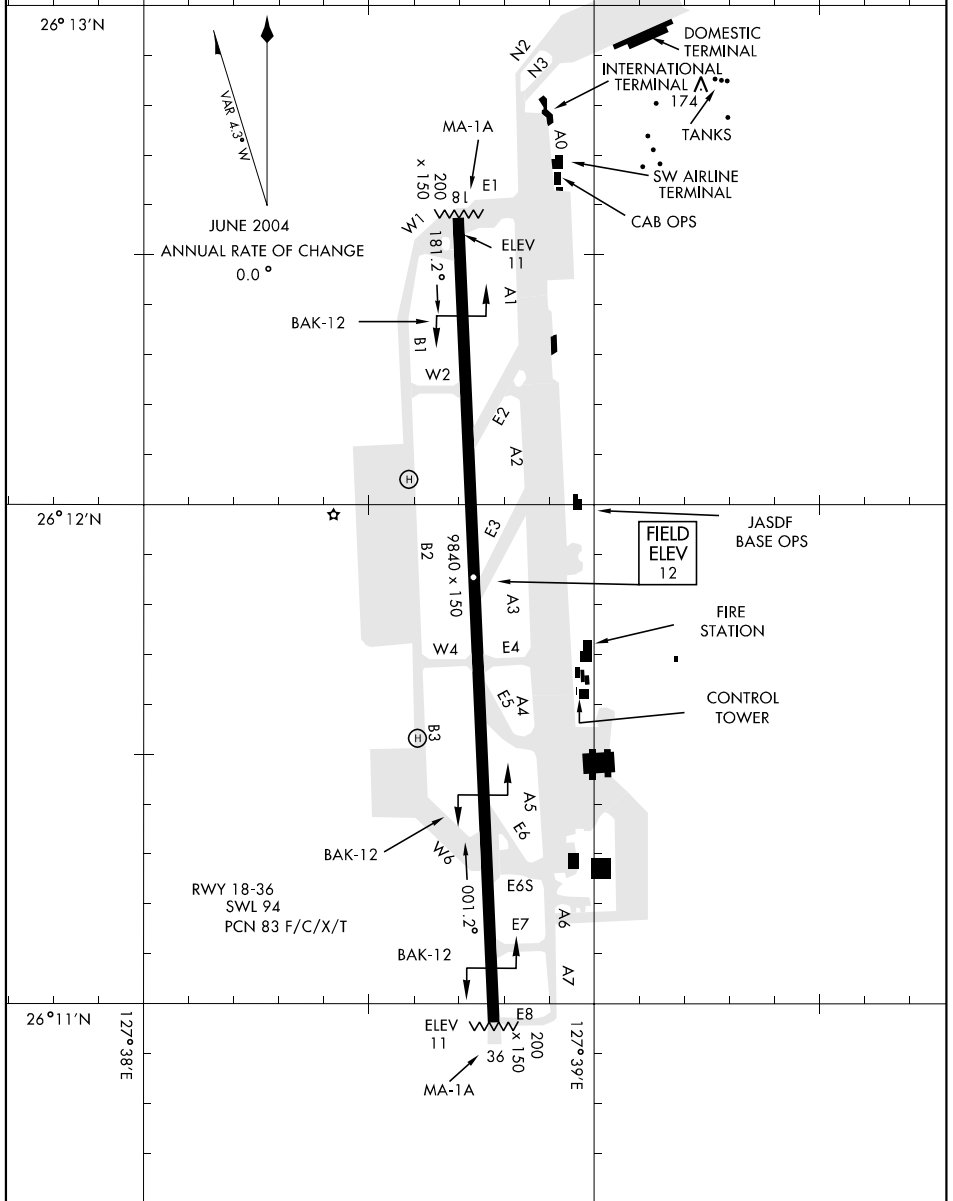

AIRPORT DIAGRAM

AFD-1733 [USAF]

NAHA (ROAH)
NAHA, OKINAWA I., JAPAN

ATIS ★
 127.8 293.0
 NAHA TOWER
 118.1 308.6
 GND CON
 121.8 284.6

AIRPORT DIAGRAM

NAHA, OKINAWA I., JAPAN
NAHA (ROAH)

Effective 31 AUG 2006 - 28 SEP 2006