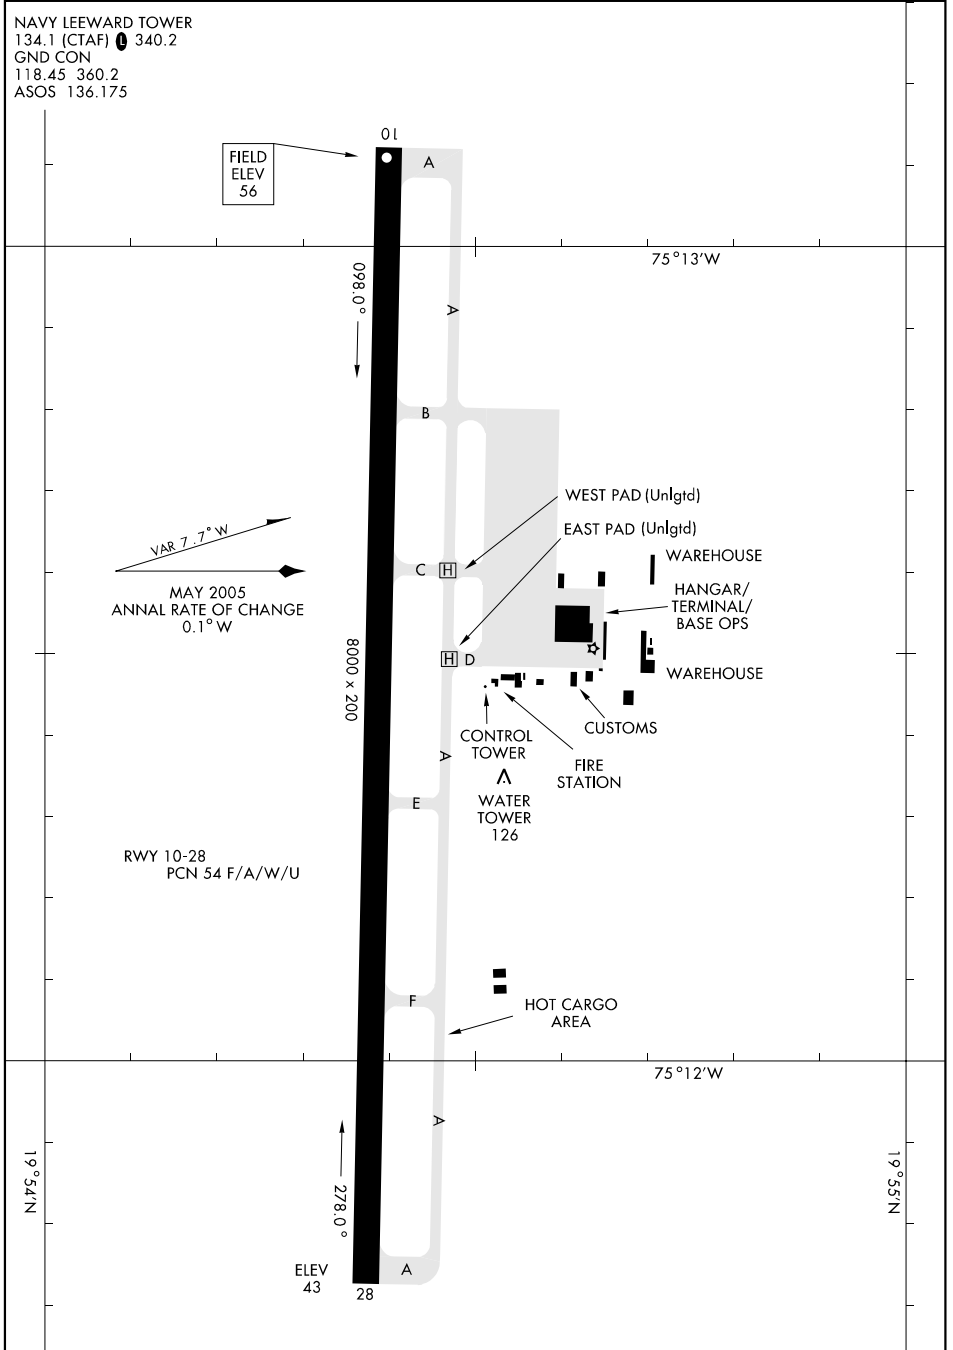

# AIRPORT DIAGRAM

NAVY LEEWARD TOWER  
134.1 (CTAF) 340.2  
GND CON  
118.45 360.2  
ASOS 136.175

# AIRPORT DIAGRAM

WGS DATUM

GUANTANAMO BAY, CUBA  
GUANTANAMO BAY NS  
(LEEWARD POINT FIELD) (MUGM)

Effective 31 AUG 2006 - 28 SEP 2006