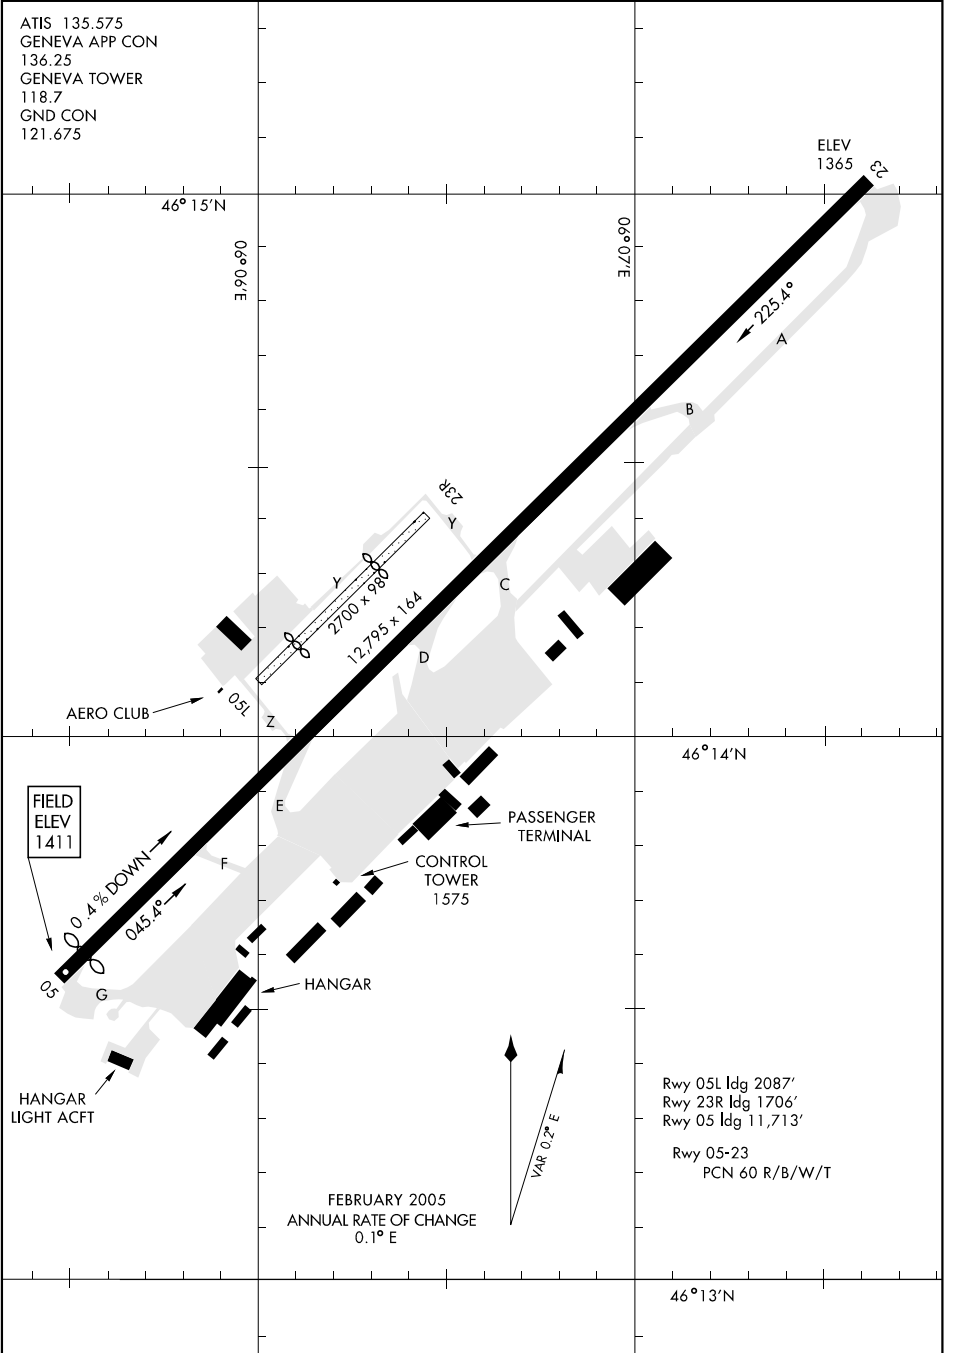

AIRPORT DIAGRAM

[USAF] AFD-1697 (SZ)

GENEVA/COINTRIN (LSGG)
GENEVA, SWITZERLAND

WGS DATUM

GENEVA, SWITZERLAND
GENEVA/COINTRIN (LSGG)

AIRPORT DIAGRAM

Effective 31 AUG 2006 - 28 SEP 2006