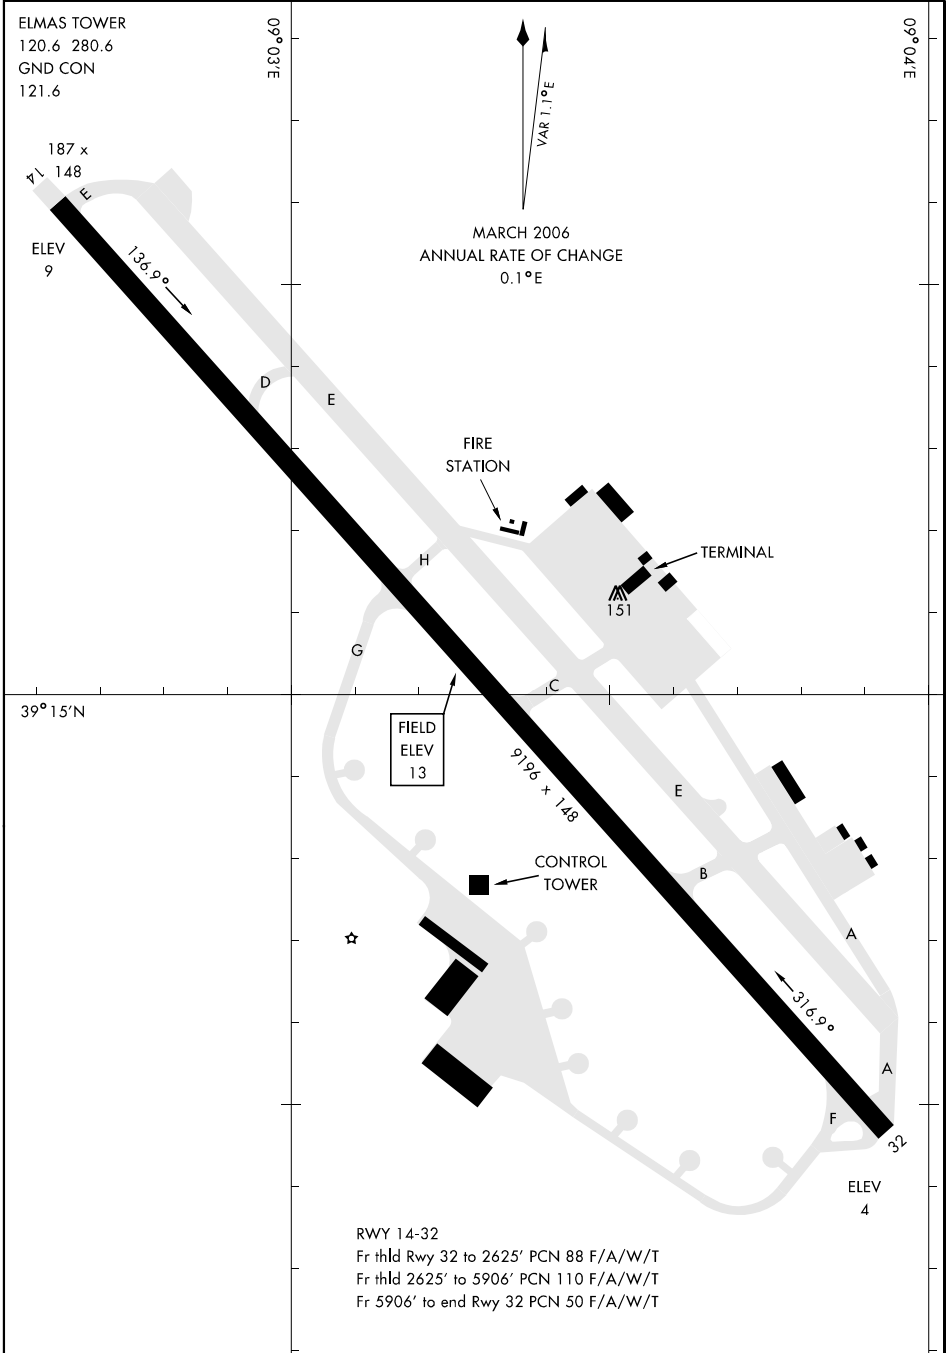

AIRPORT DIAGRAM

[USN] AFD-1675 (ITAF)

ELMAS (LIEE)
CAGLIARI, SARDINIA, ITALY

AIRPORT DIAGRAM

WGS DATUM

CAGLIARI, SARDINIA, ITALY
ELMAS (LIEE)

Effective 31 AUG 2006 - 28 SEP 2006