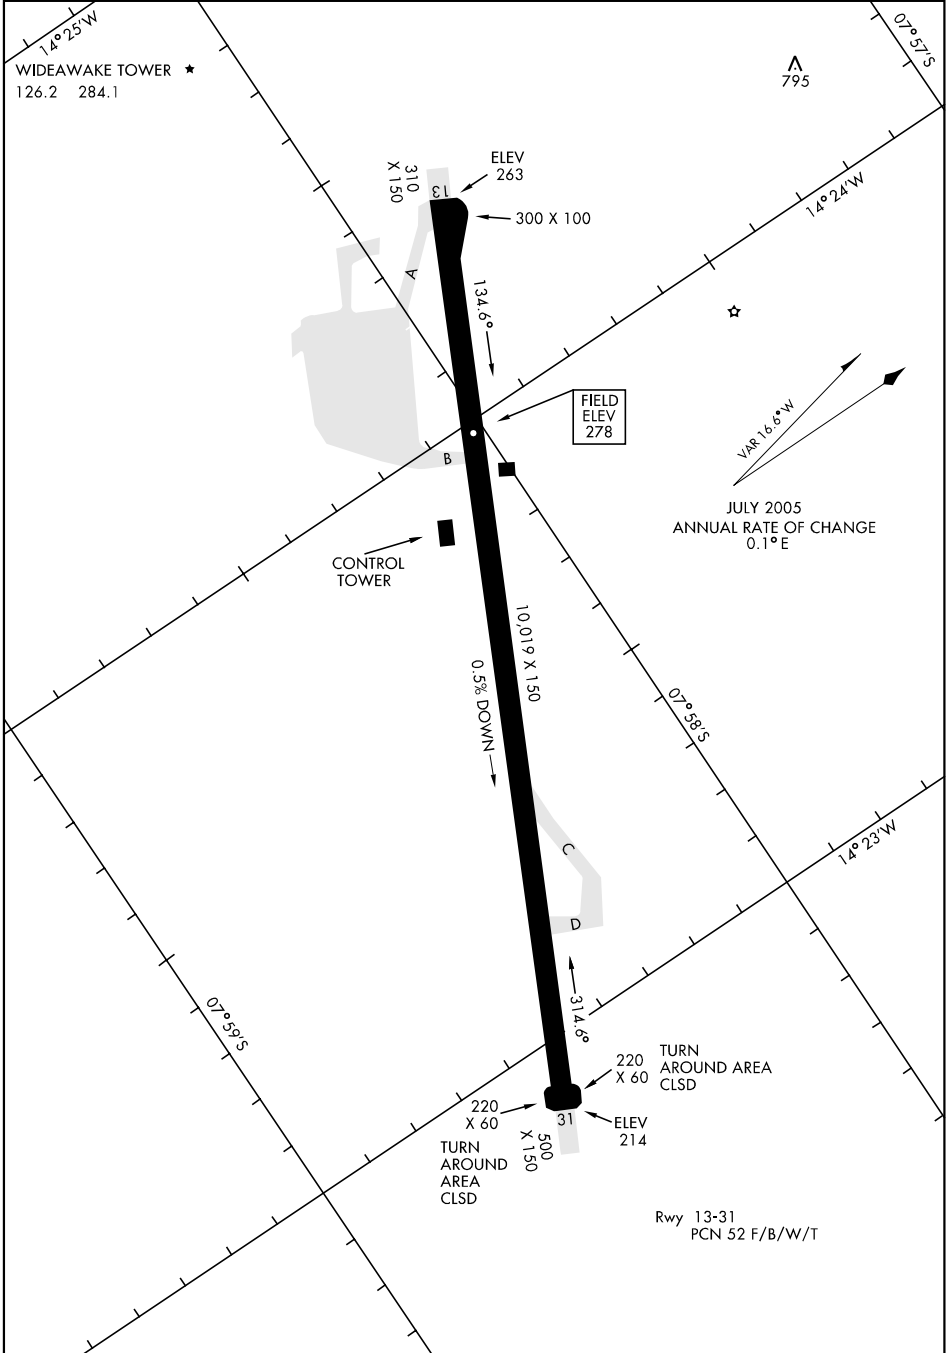

AIRPORT DIAGRAM

AFD-1037 [USAF]

ASCENSION AUX AF (FHAW)

ASCENSION ISLAND

AIRPORT DIAGRAM

WGS 84

ASCENSION ISLAND
ASCENSION AUX AF (FHAW)

Effective 31 AUG 2006 - 28 SEP 2006