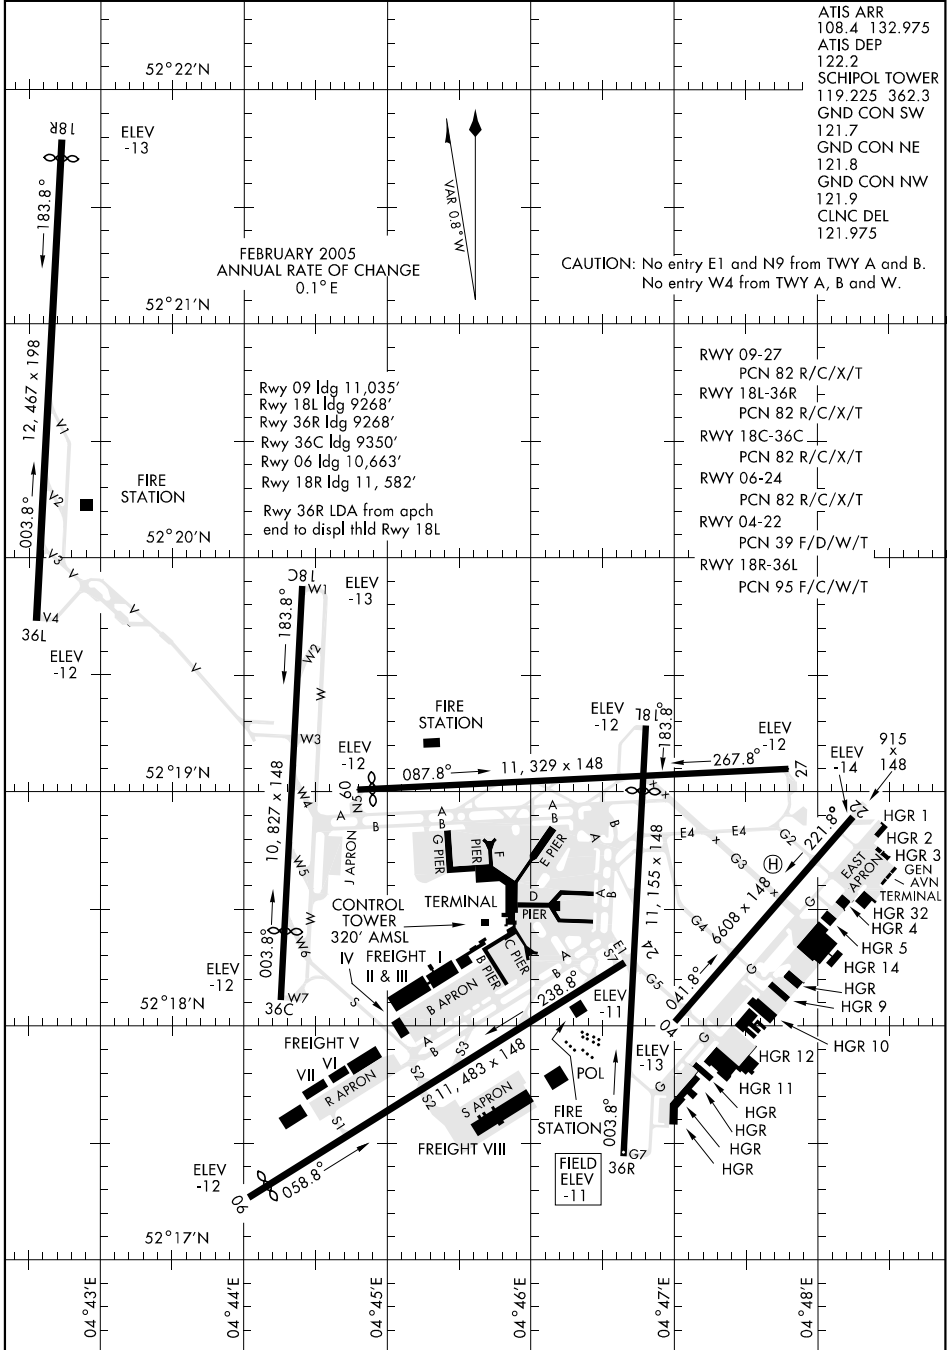

# AIRPORT DIAGRAM

[USAF] AFD-1773

SCHIPHOL (EHAM)  
AMSTERDAM, NETHERLANDS

# AIRPORT DIAGRAM

WGS DATUM

AMSTERDAM, NETHERLANDS  
SCHIPHOL (EHAM)

Effective 31 AUG 2006 - 28 SEP 2006