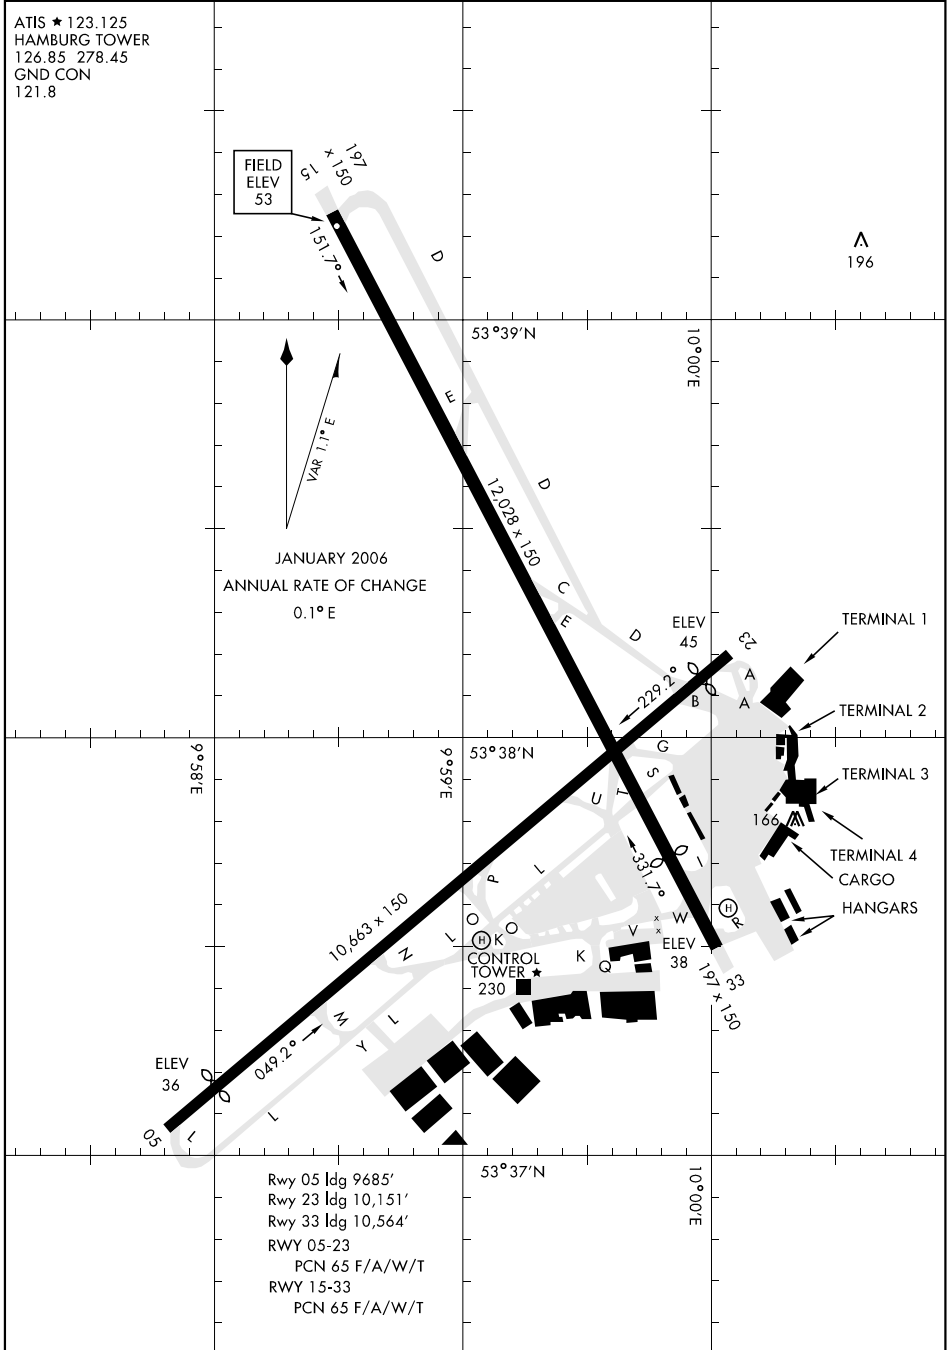

AIRPORT DIAGRAM

[USA] AFD-2034 (GM)

HAMBURG (EDDH)

HAMBURG, GERMANY

ATIS ★ 123.125
 HAMBURG TOWER
 126.85 278.45
 GND CON
 121.8

AIRPORT DIAGRAM

HAMBURG, GERMANY

HAMBURG (EDDH)