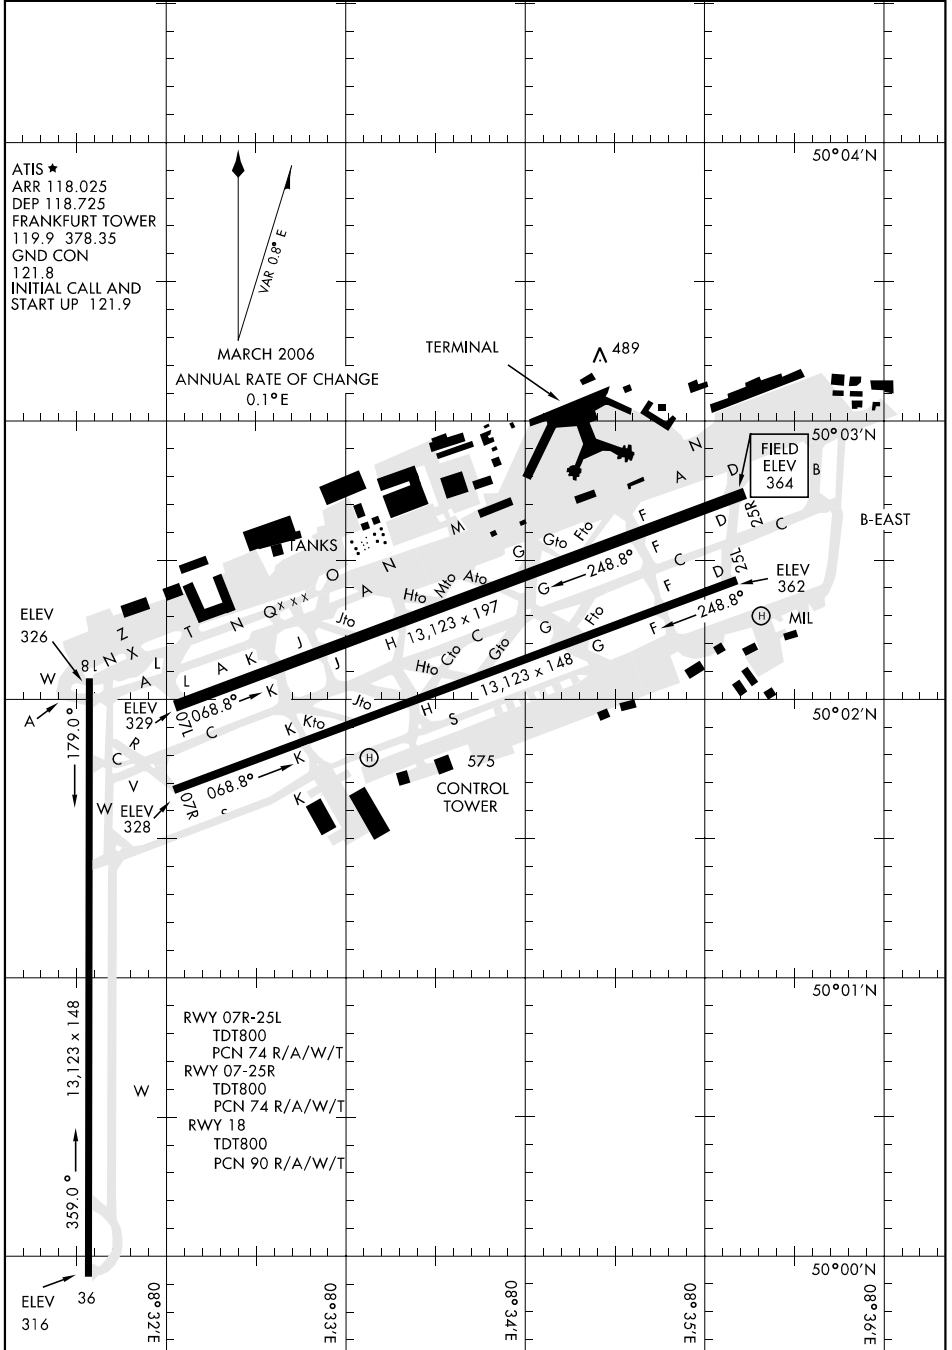

# AIRPORT DIAGRAM

[USAF] AFD-1736 (GM)

FRANKFURT MAIN (EDDF)

FRANKFURT, GERMANY

# AIRPORT DIAGRAM

FRANKFURT, GERMANY

FRANKFURT MAIN (EDDF)

Effective 31 AUG 2006 - 28 SEP 2006